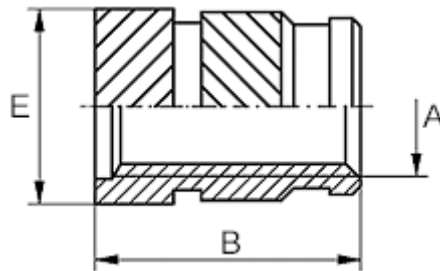

Data Sheet

Article number: 12860000035800
Description: KLEE-coil 860 000 035.800
M3,5 Brass

Measures

Female thread A	= M3,5
Length B	= 7.2
Min distance to edge	= 2.5
Outer diameter E	= 5.4
Recommended bore diameter W +0.1	= 4.8